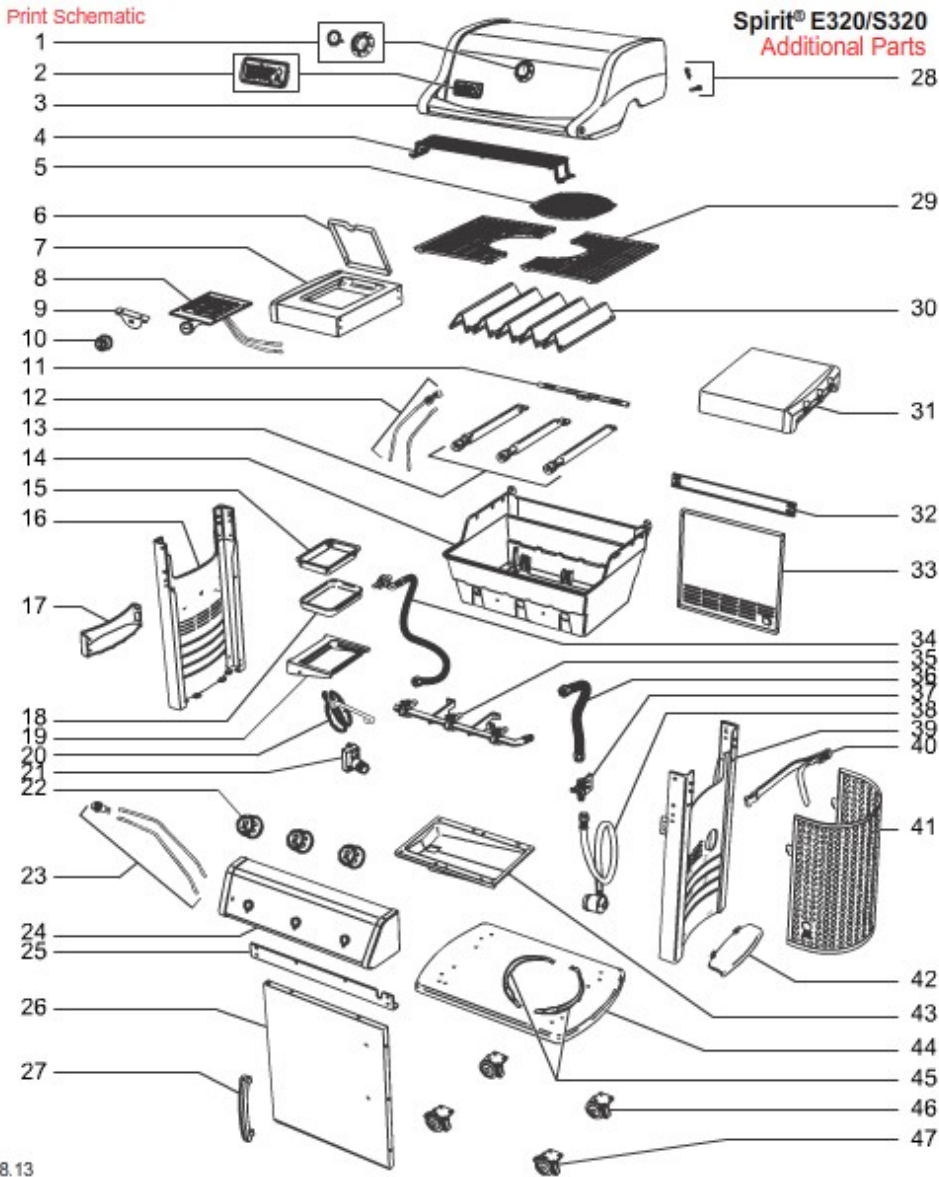

SCHEMATICS

CUSTOMER SERVICE
1-800-446-1071

Central Europe / Gas / Spirit (2013-2016)

[VIEW ALL](#)

MODEL #: 46703575 DESCRIPTION: SPIRIT S-320 PREMIUM LP SS W/GBS (2014) (CENTRAL EUROPE)

08.13

| SEQ | DESCRIPTION | PART# |
|-----|--|-------|
| A | Literature Kit, Spirit Classic 220/320 LP, C EU | 48960 |
| A | Literature Kit, Spirit 210/310/320 Premium, export '14 | 57394 |
| A | Assembly guide, Spirit 320 Premium, C EU '14 | 58312 |
| A | Assembly guide, Spirit 320 Premium, C E '14 | 58332 |
| A | Assembly guide, Spirit 320 Premium, C EU '14 | 58337 |